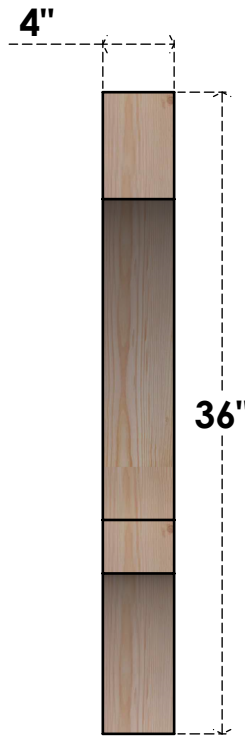

BRC04X36X36BOA00RDF

4"W X 36"D X 36"H BALBOA ROUGH SAWN BRACE, DOUGLAS FIR

SIDE

FRONT

EKENA MILLWORK
 2300 WEST MAIN ST.
 CLARKSVILLE, TX 75426
 TOLL FREE: 866-607-0453
 WWW.EKENAMILLWORK.COM

NOTES

1. INSTALLATION TO BE COMPLETED IN ACCORDANCE WITH MANUFACTURER'S SPECIFICATIONS.
2. DRAWING MAY NOT BE TO SCALE
3. THIS DRAWING IS INTENDED FOR DESIGN AND PLANNING PURPOSES ONLY.
4. ALL INFORMATION CONTAINED HEREIN WAS CURRENT AT THE TIME OF DEVELOPMENT BUT MUST BE REVIEWED AND APPROVED BY THE PRODUCT MANUFACTURER TO BE CONSIDERED ACCURATE.
5. PRODUCTS ARE NOT KILN DRIED. THIS ITEM IS UNIQUE AND WILL CONTAIN THE NATURAL VARIATIONS THAT THE WOOD SPECIES OFFERS. THIS MAY RESULT IN VARIATIONS UP TO 1/4"