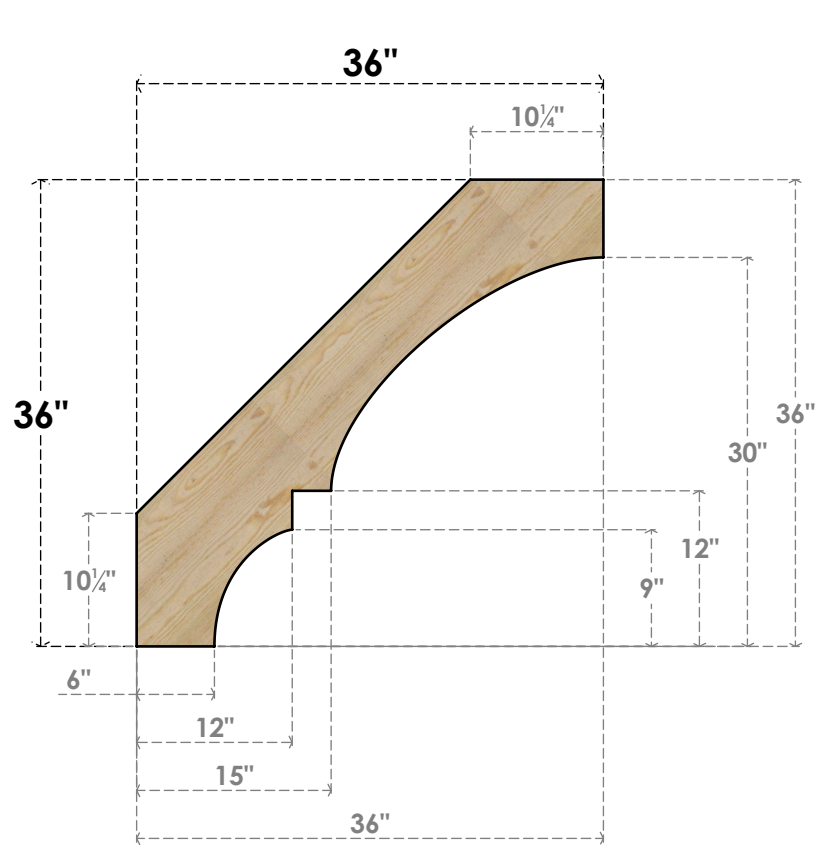

BRC04X36X36BOA00RDF

4"W X 36"D X 36"H BALBOA ROUGH SAWN BRACE, DOUGLAS FIR

SIDE

FRONT

EKENA MILLWORK
 2300 WEST MAIN ST.
 CLARKSVILLE, TX 75426
 TOLL FREE: 866-607-0453
 WWW.EKENAMILLWORK.COM

NOTES

1. INSTALLATION TO BE COMPLETED IN ACCORDANCE WITH MANUFACTURER'S SPECIFICATIONS.
2. DRAWING MAY NOT BE TO SCALE
3. THIS DRAWING IS INTENDED FOR DESIGN AND PLANNING PURPOSES ONLY.
4. ALL INFORMATION CONTAINED HEREIN WAS CURRENT AT THE TIME OF DEVELOPMENT BUT MUST BE REVIEWED AND APPROVED BY THE PRODUCT MANUFACTURER TO BE CONSIDERED ACCURATE.
5. PRODUCTS ARE NOT KILN DRIED. THIS ITEM IS UNIQUE AND WILL CONTAIN THE NATURAL VARIATIONS THAT THE WOOD SPECIES OFFERS. THIS MAY RESULT IN VARIATIONS UP TO 1/4"